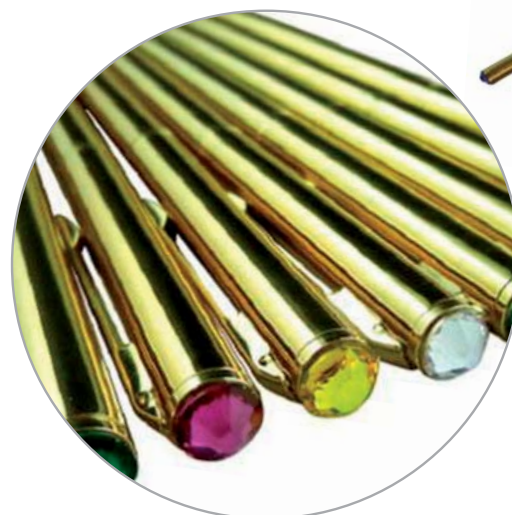

n PRINTING PLATE SET-UP FEE

38,00 € by logo.