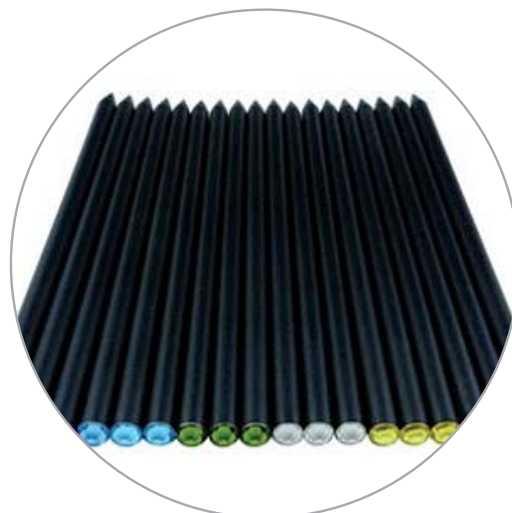

1000 units: 0,85 €/u.

n PRINTING PLATE SET-UP FEE

38,00 € by logo.

Ref. SW-3001

METAL BALL PEN WITH SWAROVSKI CRYSTAL

n DESCRIPTION

Metal Ball Pen with Swarovski Crystal.

n COLOURS/MODELS